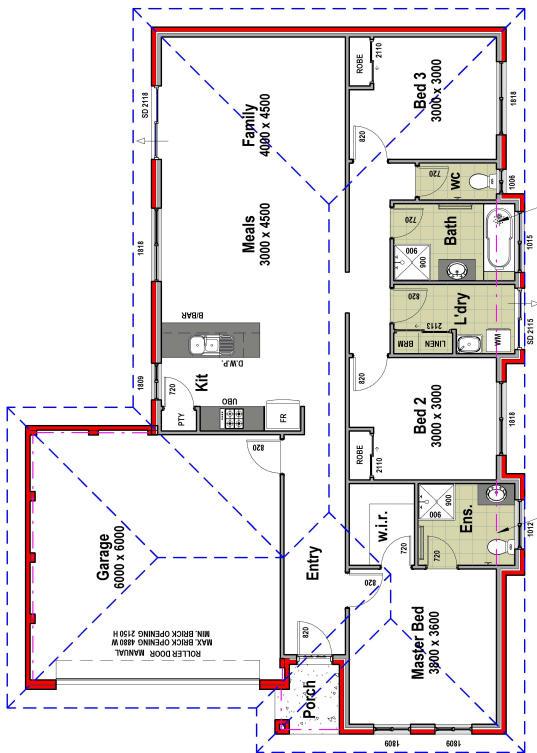

## Package Includes -:

- LOT 229 Ludovic-Marie Court Nagambie
- 2400mm (8') Ceiling Height
- Concrete Tiled Roof
- Reverse Cycle Split System Heating/Cooling
- Driveway—Coloured Concrete
- Builder's Range Floor Tiling
- Builder's Range Carpet
- 600mm Underbench Oven with Electric Cooktop
- 600mm Canopy Rangehood
- Metal Letterbox
- Wall Hung Clothesline
- Double Lockup Garage
- Dishwasher