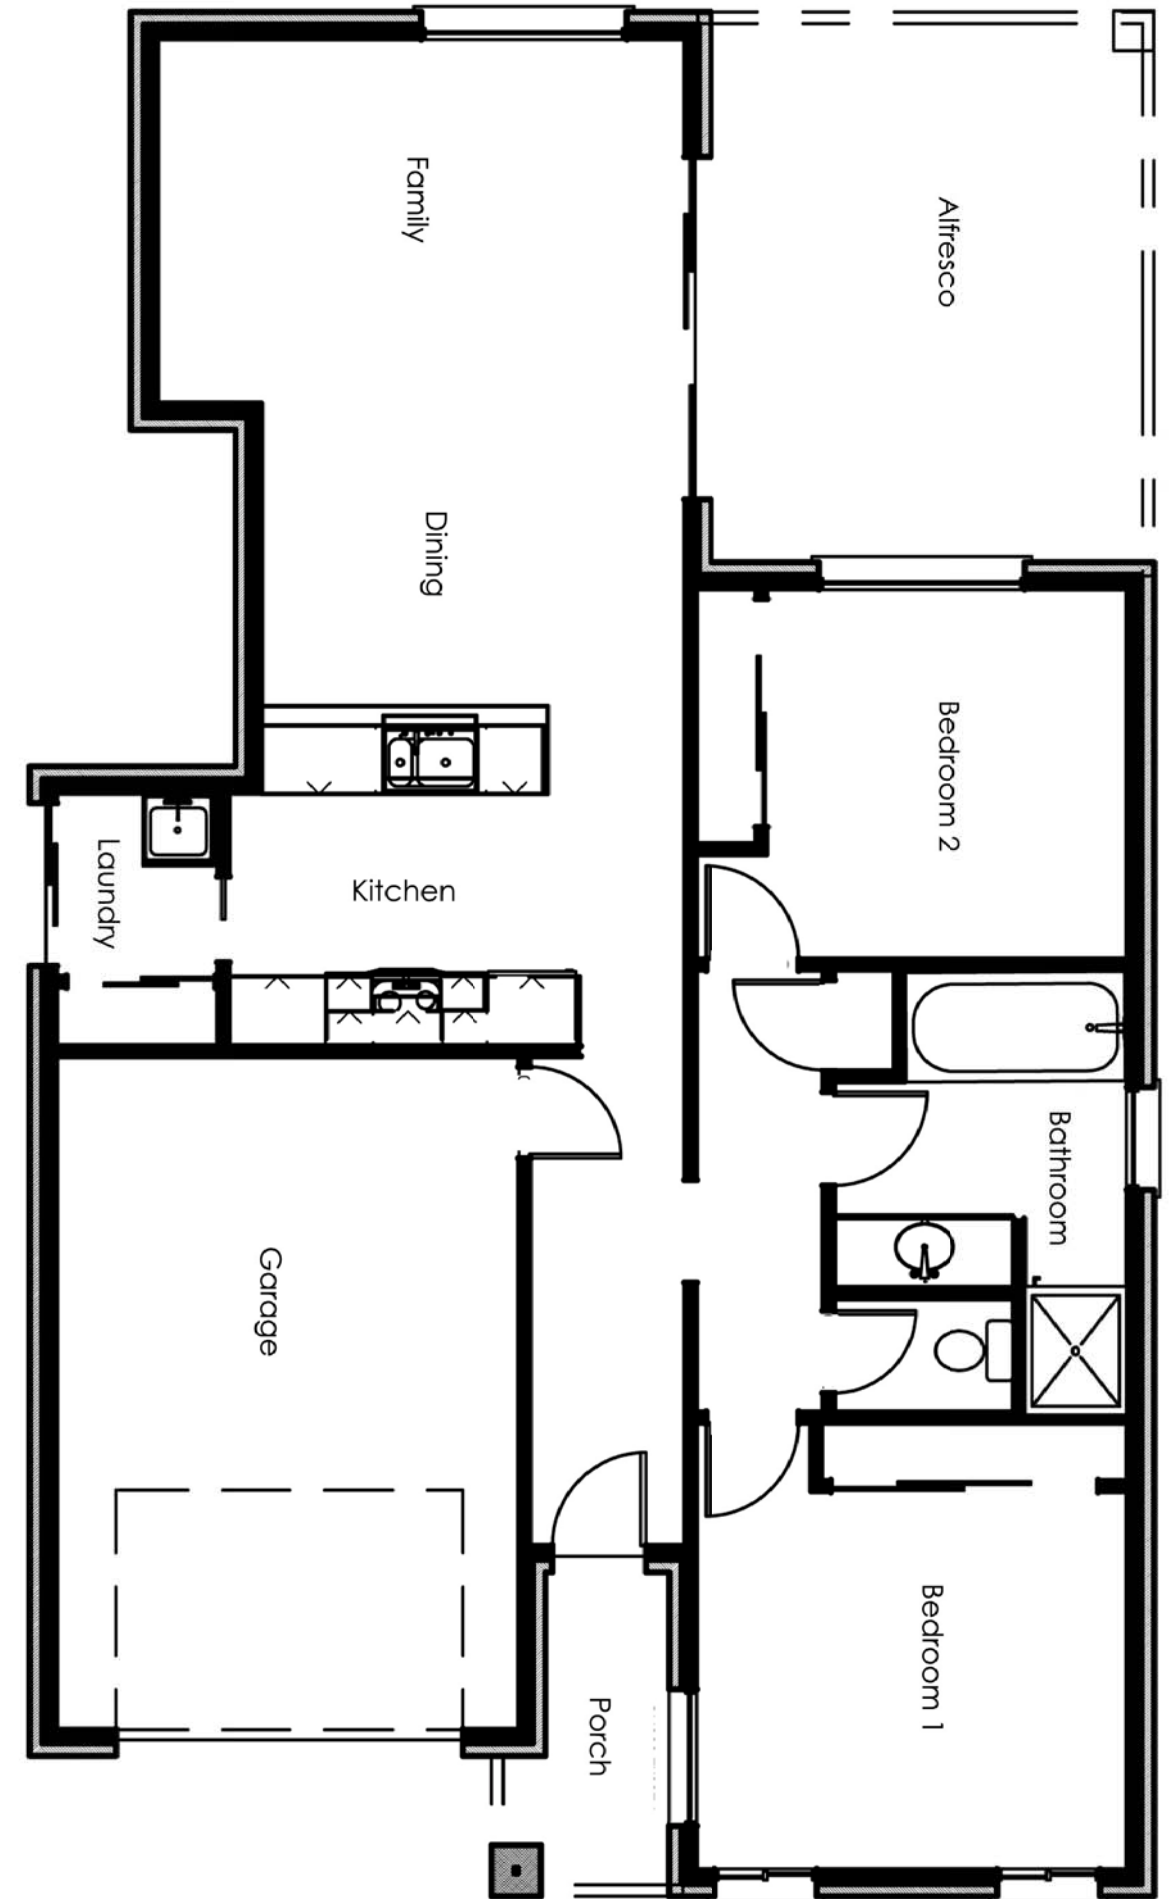

The Georgia 1400

House and Land Package from \$250,000

Facade upgrade

DIMENSIONS	
FAMILY	4610 X 5840
MASTER BED	3780 X 3300
BED2	3150 X 3230
ALFRESCO	3790 X 4720
TOTAL AREAS	120.13 13.00
HOUSE	93.40 10.10
GARAGE	23.78 2.57
ALFRESCO	17.8 1.9
PORCH	2.95 .31
EXTERIOR LENGTH	16.2m
EXTERIOR WIDTH	9.5m